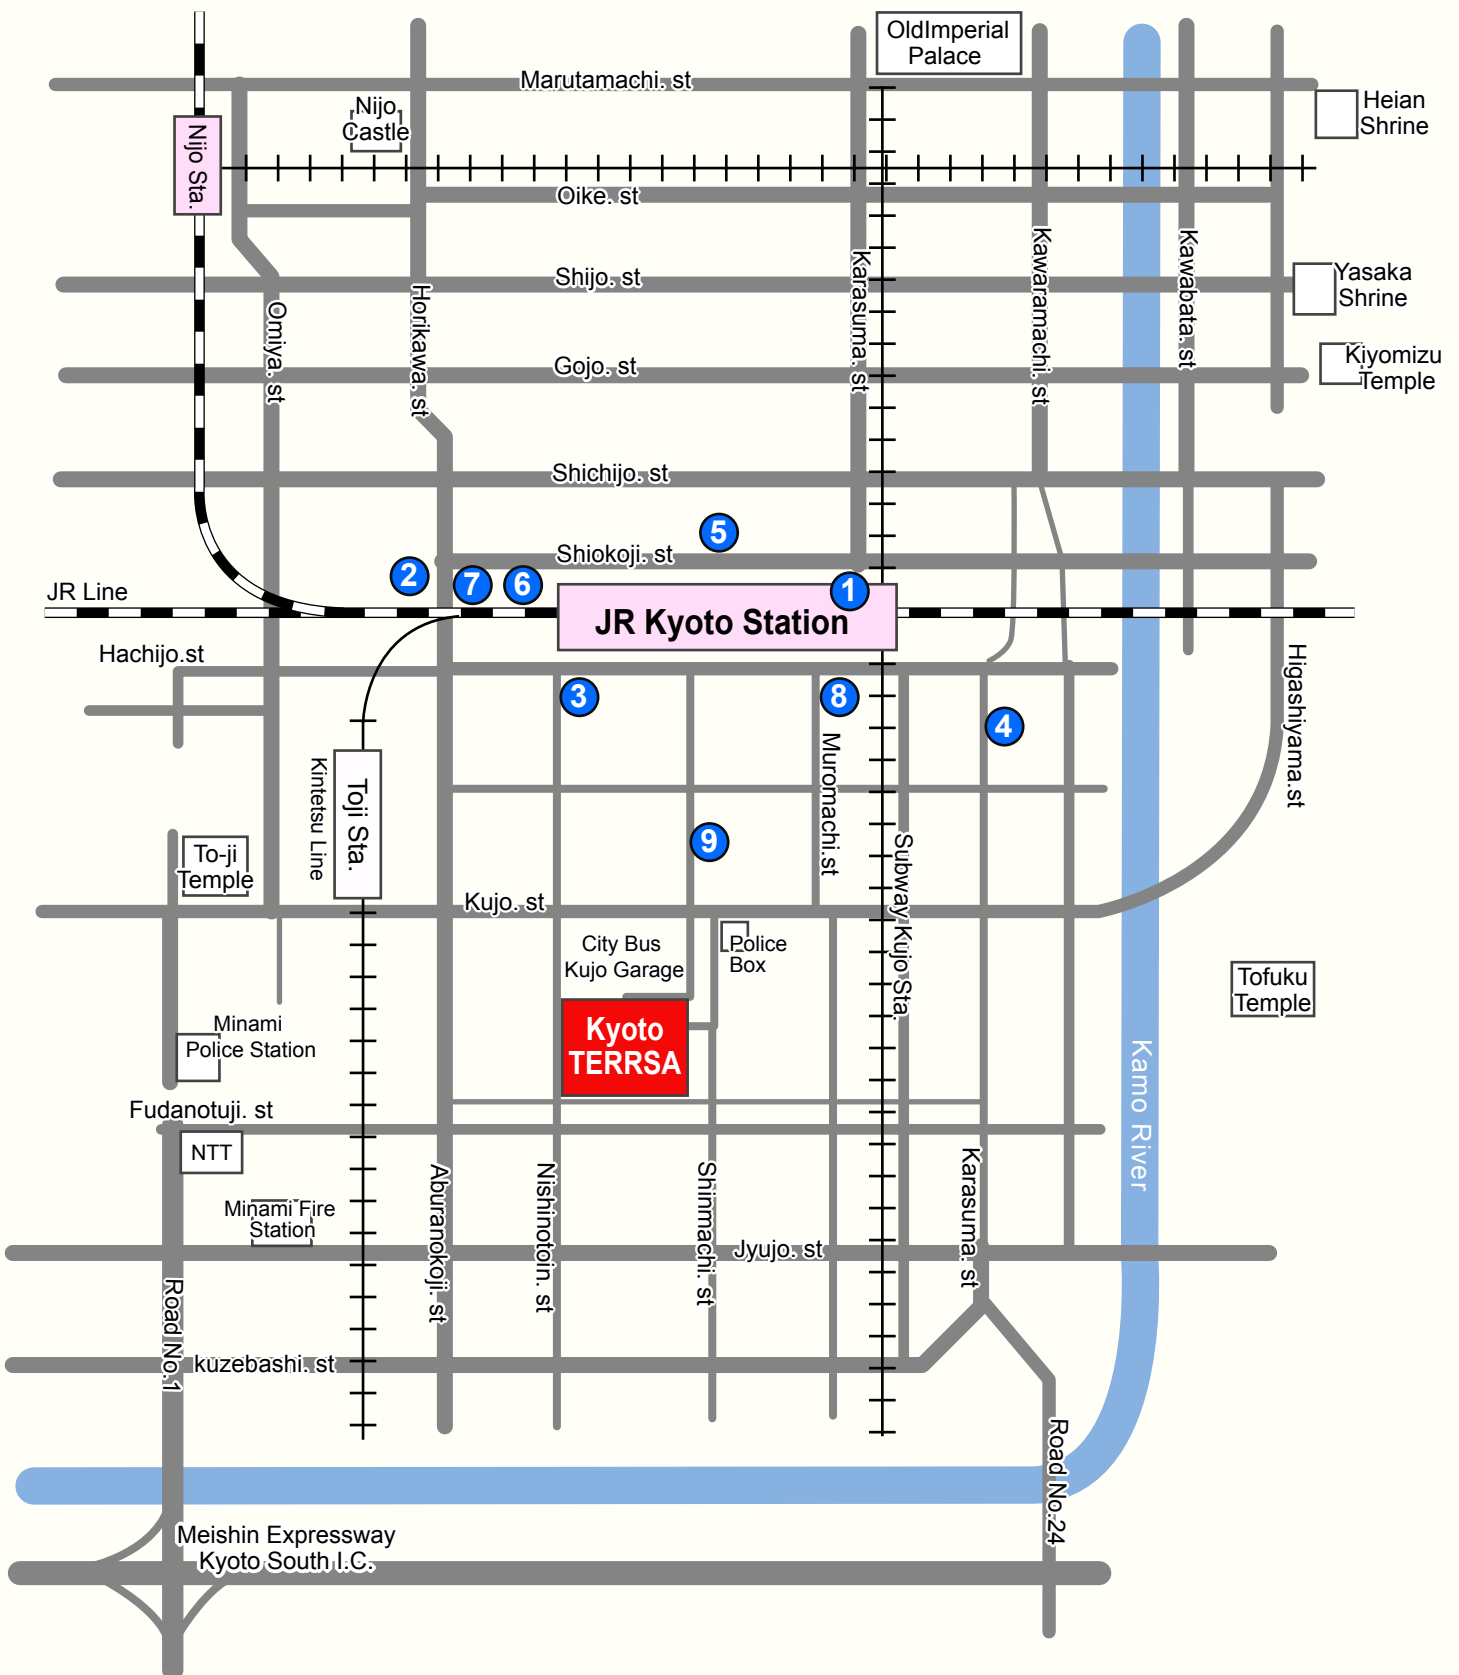

ACCESS FROM MAJOR AIRPORTS TO KYOTO

※ Please note that there are 2 airports in Osaka area, Kansai Int'l Airport (KIX) and Osaka Int'l Airport (ITAMI, for domestic flights).

(As of January 2014)

XIV International Congress of Acarology Hotel Map

Address Kyoto TERRSA Shinmachi Kujo Minami-ku, Kyoto, Japan (Kyoto Citizen's Amenity Plaza)

Telephone number 81+75-692-3400 Fax number 81+75-692-3402

- ① Hotel Granvia Kyoto
- ② Rihga Royal Hotel Kyoto
- ③ New Miyako Hotel
- ④ Hotel Keihan Kyoto
- ⑤ Hotel Hokke Club Kyoto

- ⑥ APA Hotel Kyoto-Ekimae
- ⑦ APA Hotel Kyoto-Eki-Horikawadori
- ⑧ Hotel ibis Styles Kyoto Station
- ⑨ Kyoto Dai-Ichi Hotel

ACCESS TO EACH HOTELS & VENUE