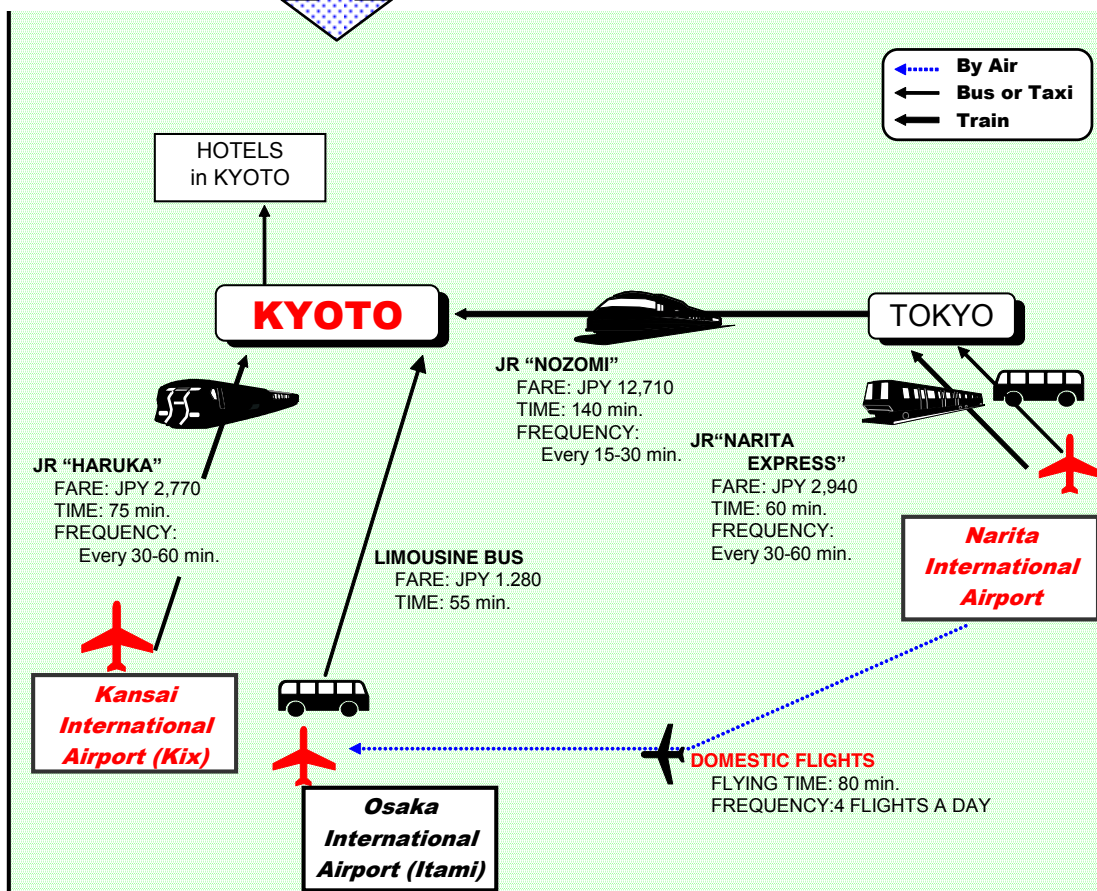

ACCESS FROM MAJOR AIRPORTS TO KYOTO

※ Please note that there are 2 airports in Osaka area, Kansai Int'l Airport (KIX) and Osaka Int'l Airport (ITAMI, for domestic flights).

(As of January 2014)

XIV International Congress of Acarology Hotel Map

Address Kyoto TERRSA Shinmachi Kujo Minami-ku, Kyoto, Japan (Kyoto Citizen's Amenity Plaza)

Telephone number 81+75-692-3400 Fax number 81+75-692-3402

- ① Hotel Granvia Kyoto
- ② Rihga Royal Hotel Kyoto
- ③ New Miyako Hotel
- ④ Hotel Keihan Kyoto
- ⑤ Hotel Hokke Club Kyoto

- ⑥ APA Hotel Kyoto-Ekimae
- ⑦ APA Hotel Kyoto-Eki-Horikawadori
- ⑧ Hotel ibis Styles Kyoto Station
- ⑨ Kyoto Dai-Ichi Hotel

ACCESS TO EACH HOTELS & VENUE